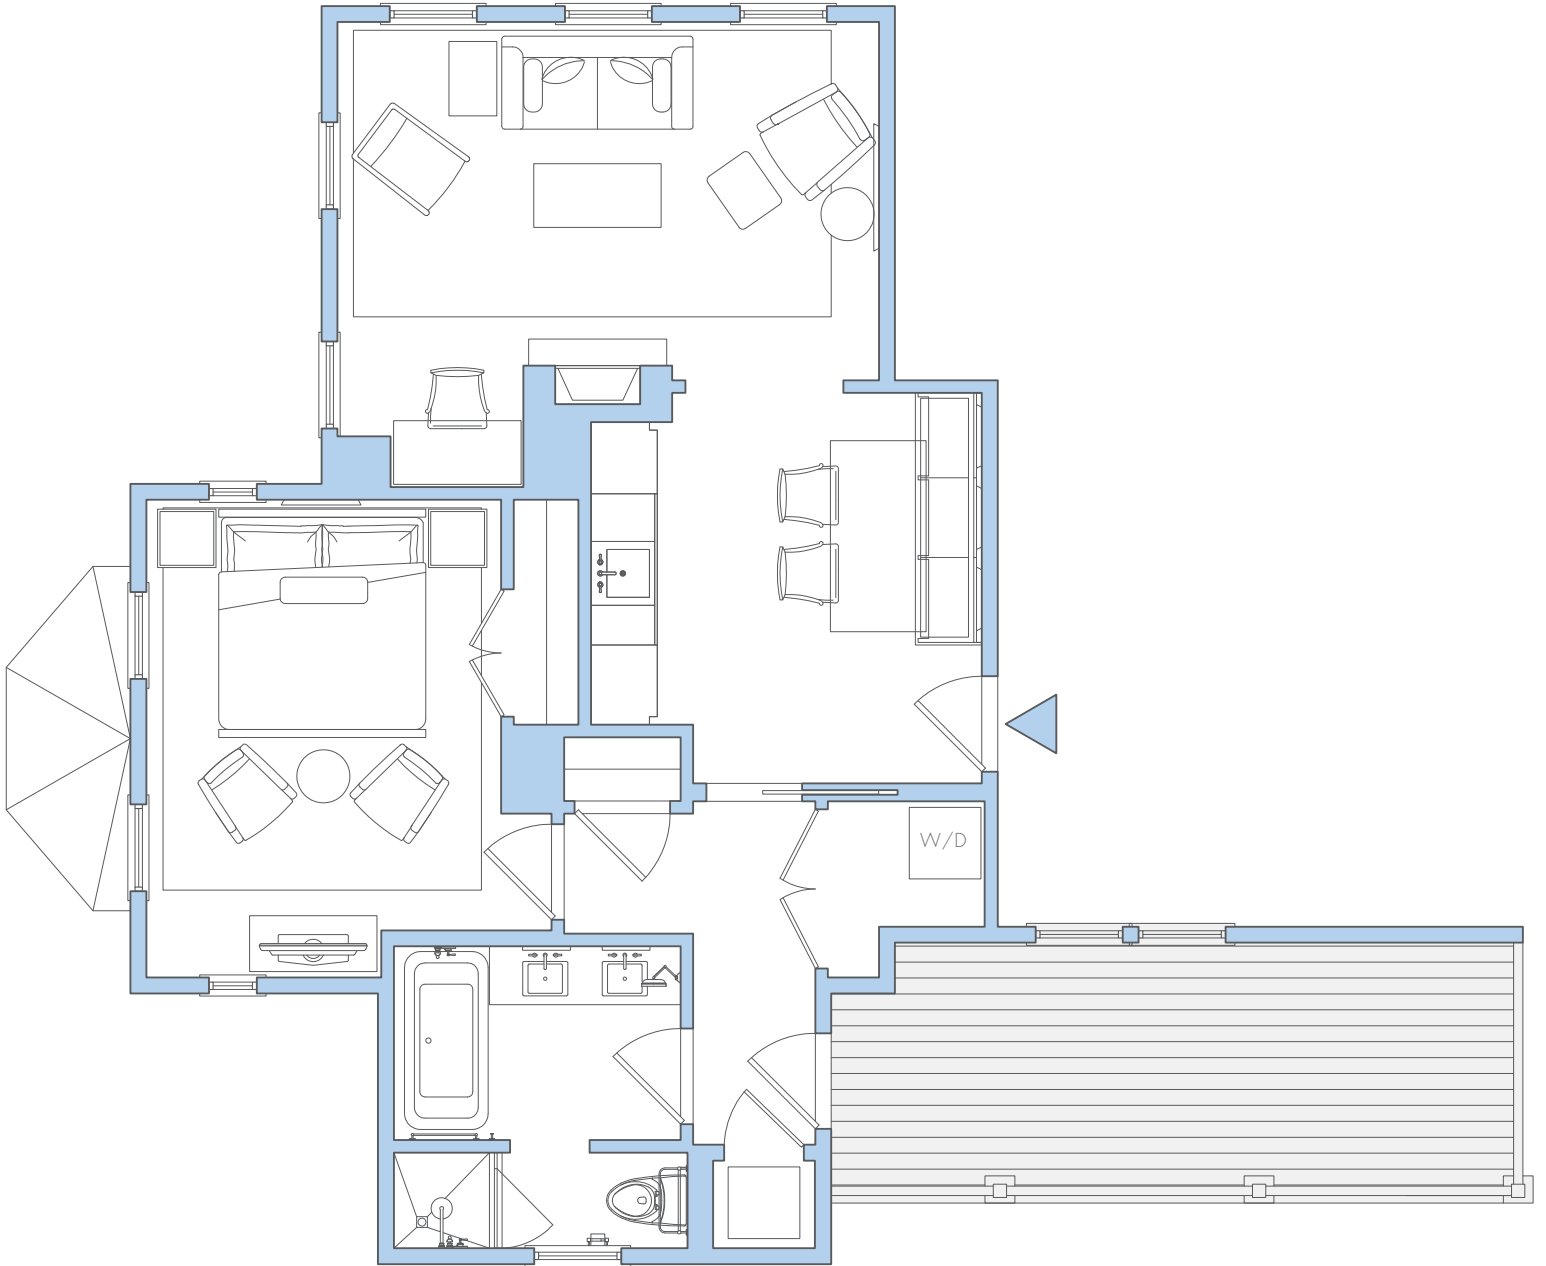

WHITE ELEPHANTSM
VILLAGE
RESIDENCES

CLIFFSIDE ■ MUSKEGET