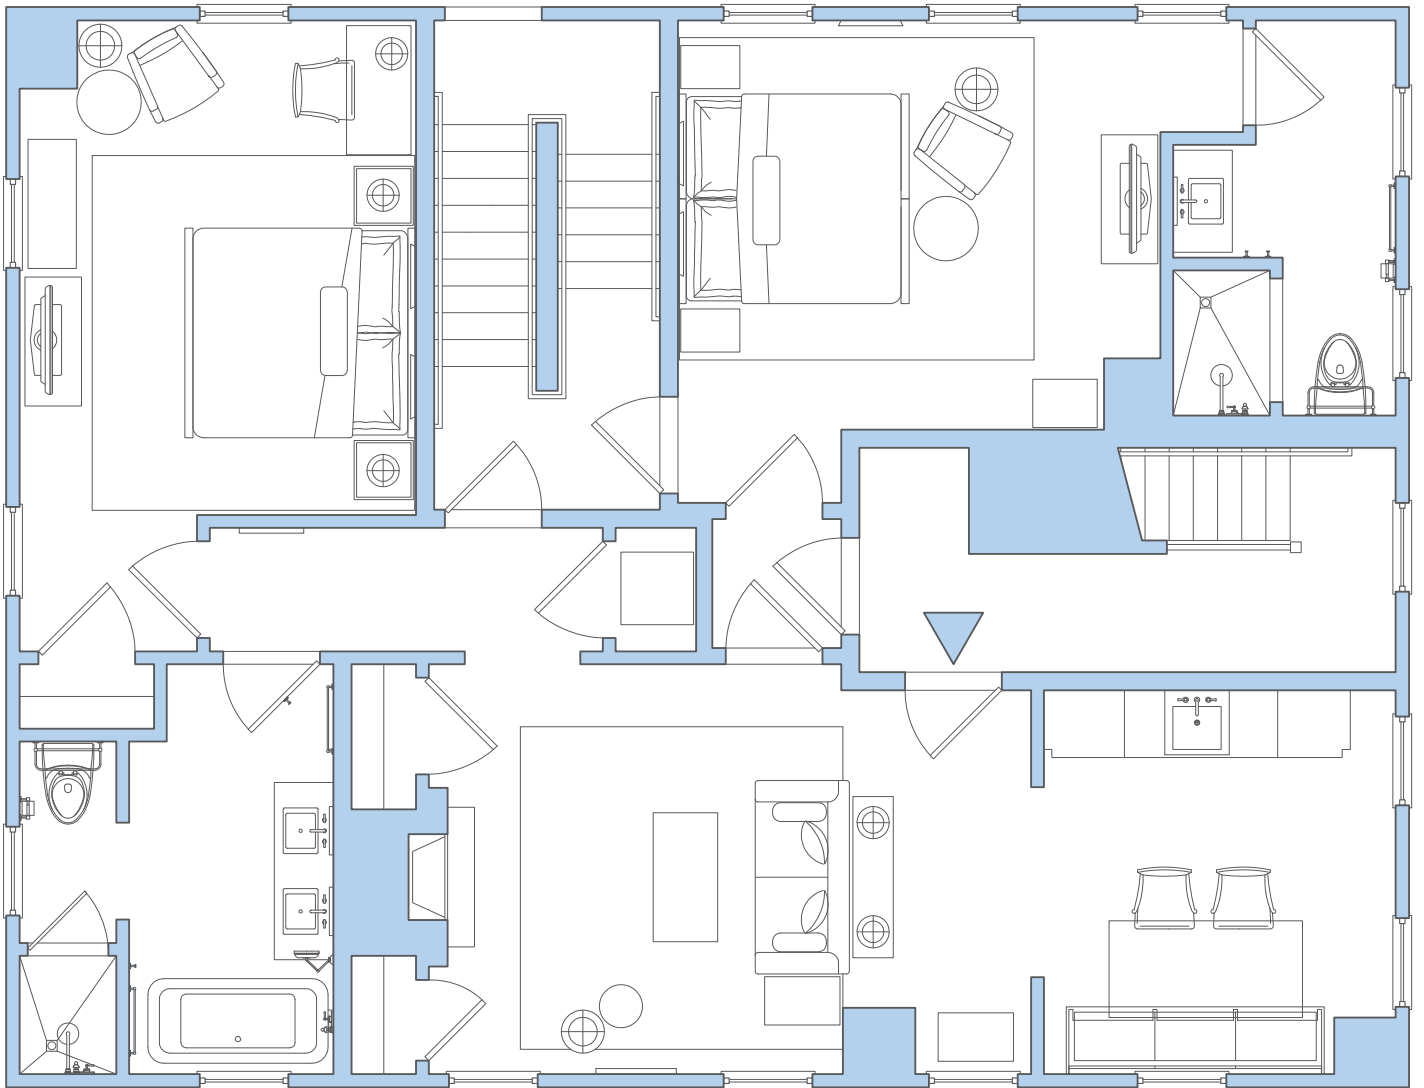

WHITE ELEPHANTSM
VILLAGE
RESIDENCES

SPRINGFIELD ■ WAMPANOAG