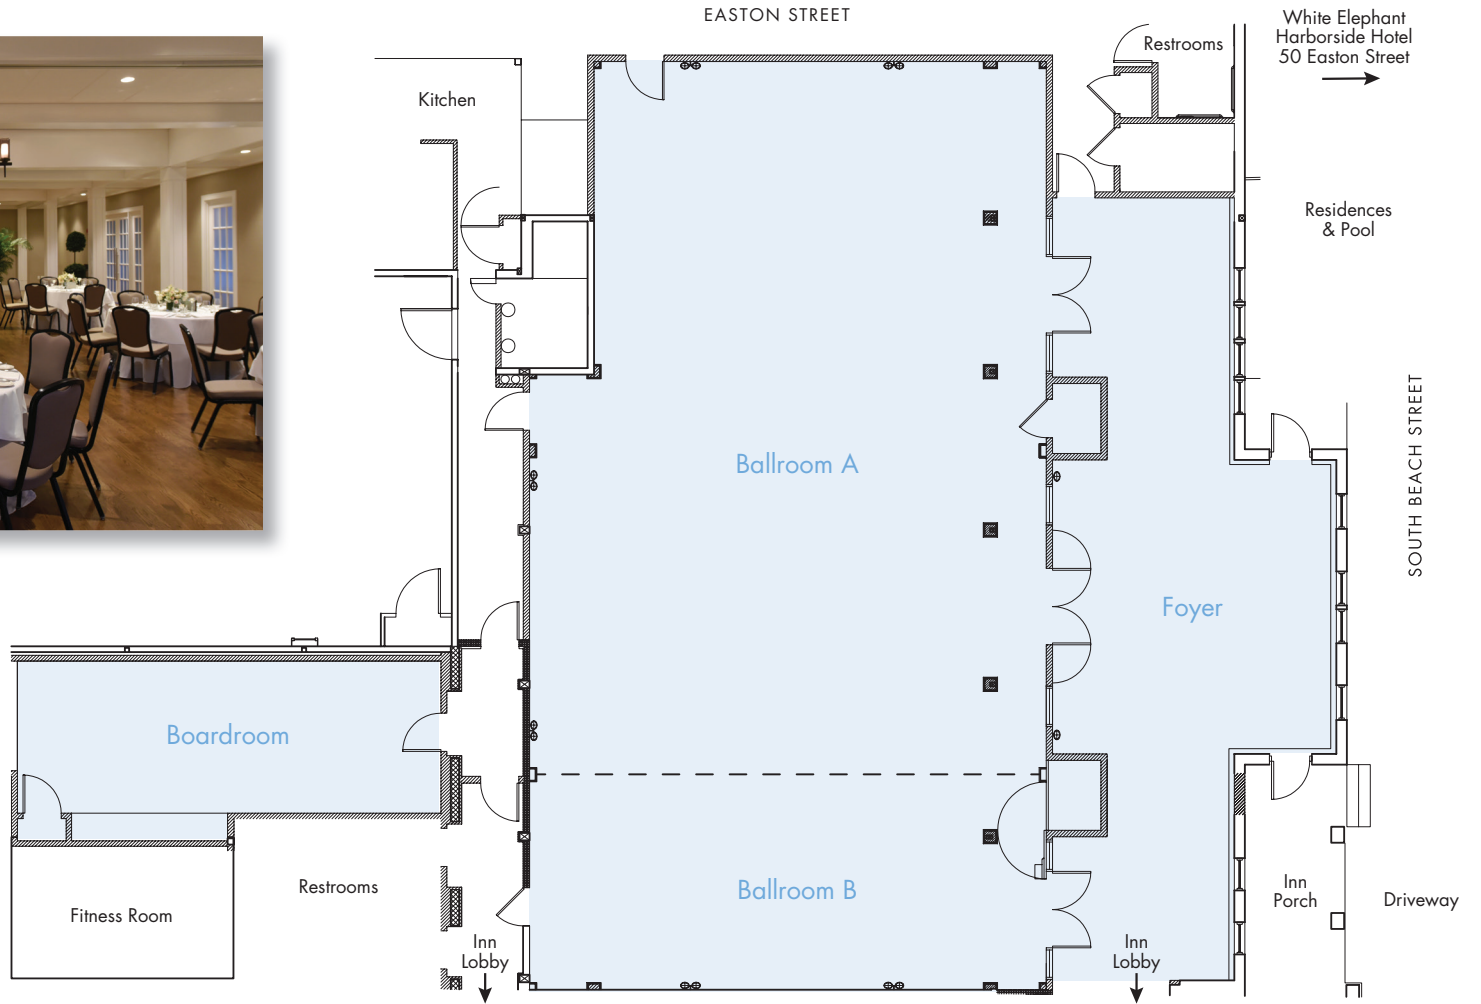

WHITE ELEPHANT BALLROOM, FOYER AND BOARDROOM

Entire - All spaces 4047 Sq Ft

	Dimensions	Total Sq	Capacity						
			Banquet	Reception	Theatre	Classroom 2/6ft table	Classroom 3/6ft table	Boardroom	U-shape
Ballroom (entire)	70'x Varied (40'-35')	2675	200	275	265	100	150	-	-
Ballroom Foyer	60'x Varied	956	-	100	-	-	-	-	-
Ballroom A	54'x Varied (40'-35')	2035	128	200	200	74	111	-	46
Ballroom B	16'x40'	640	40	65	60	22	33	24	22
Boardroom	32'x13'	416	-	-	-	-	-	20	-