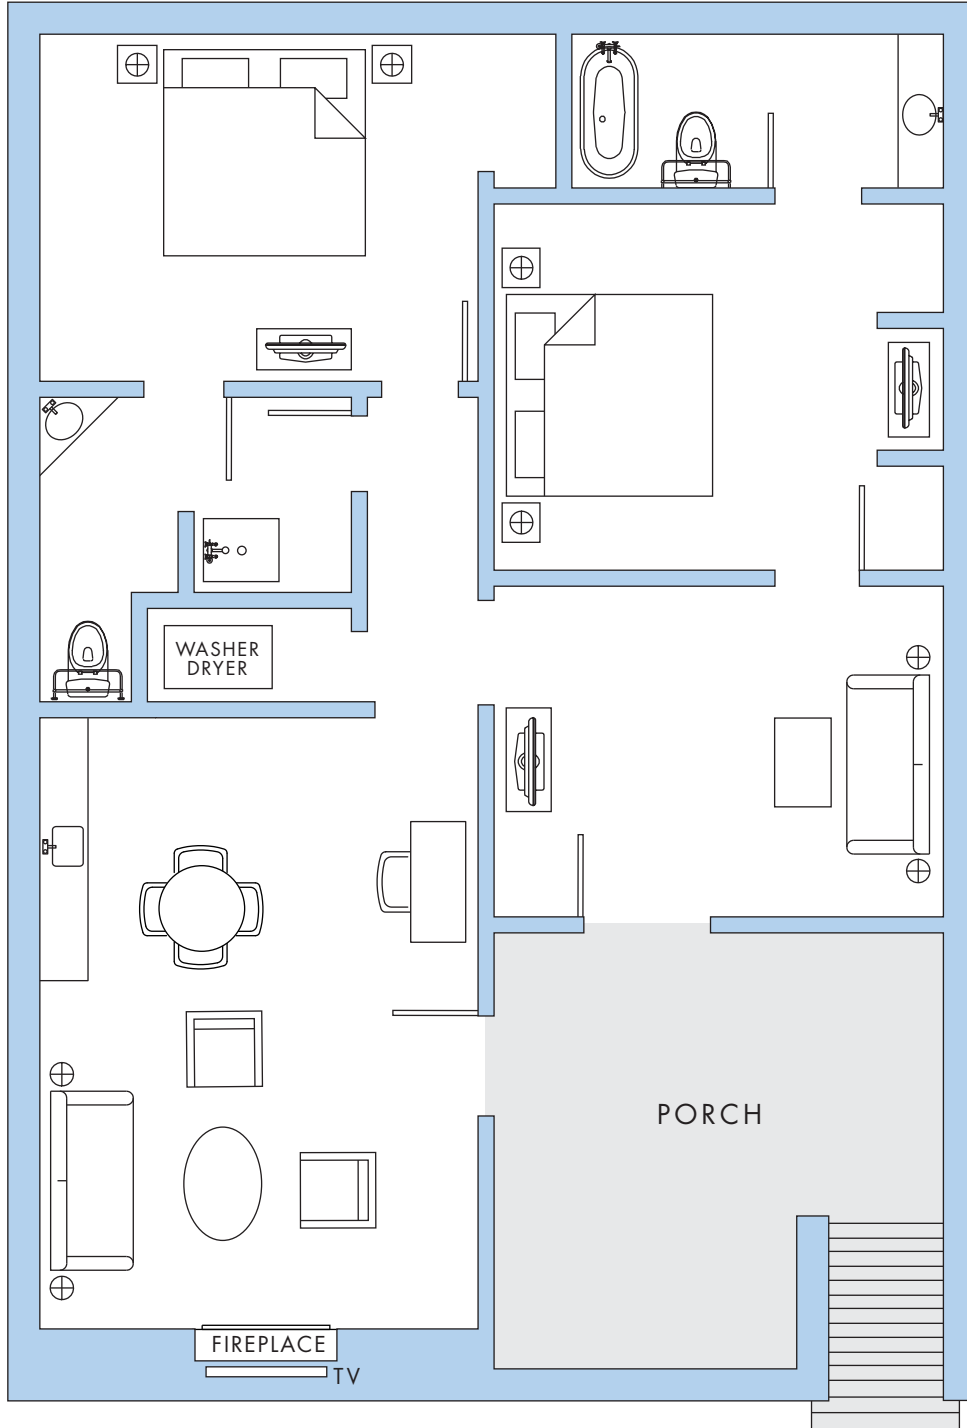

WHITE ELEPHANT™

SAMPLE 2-BEDROOM COTTAGE