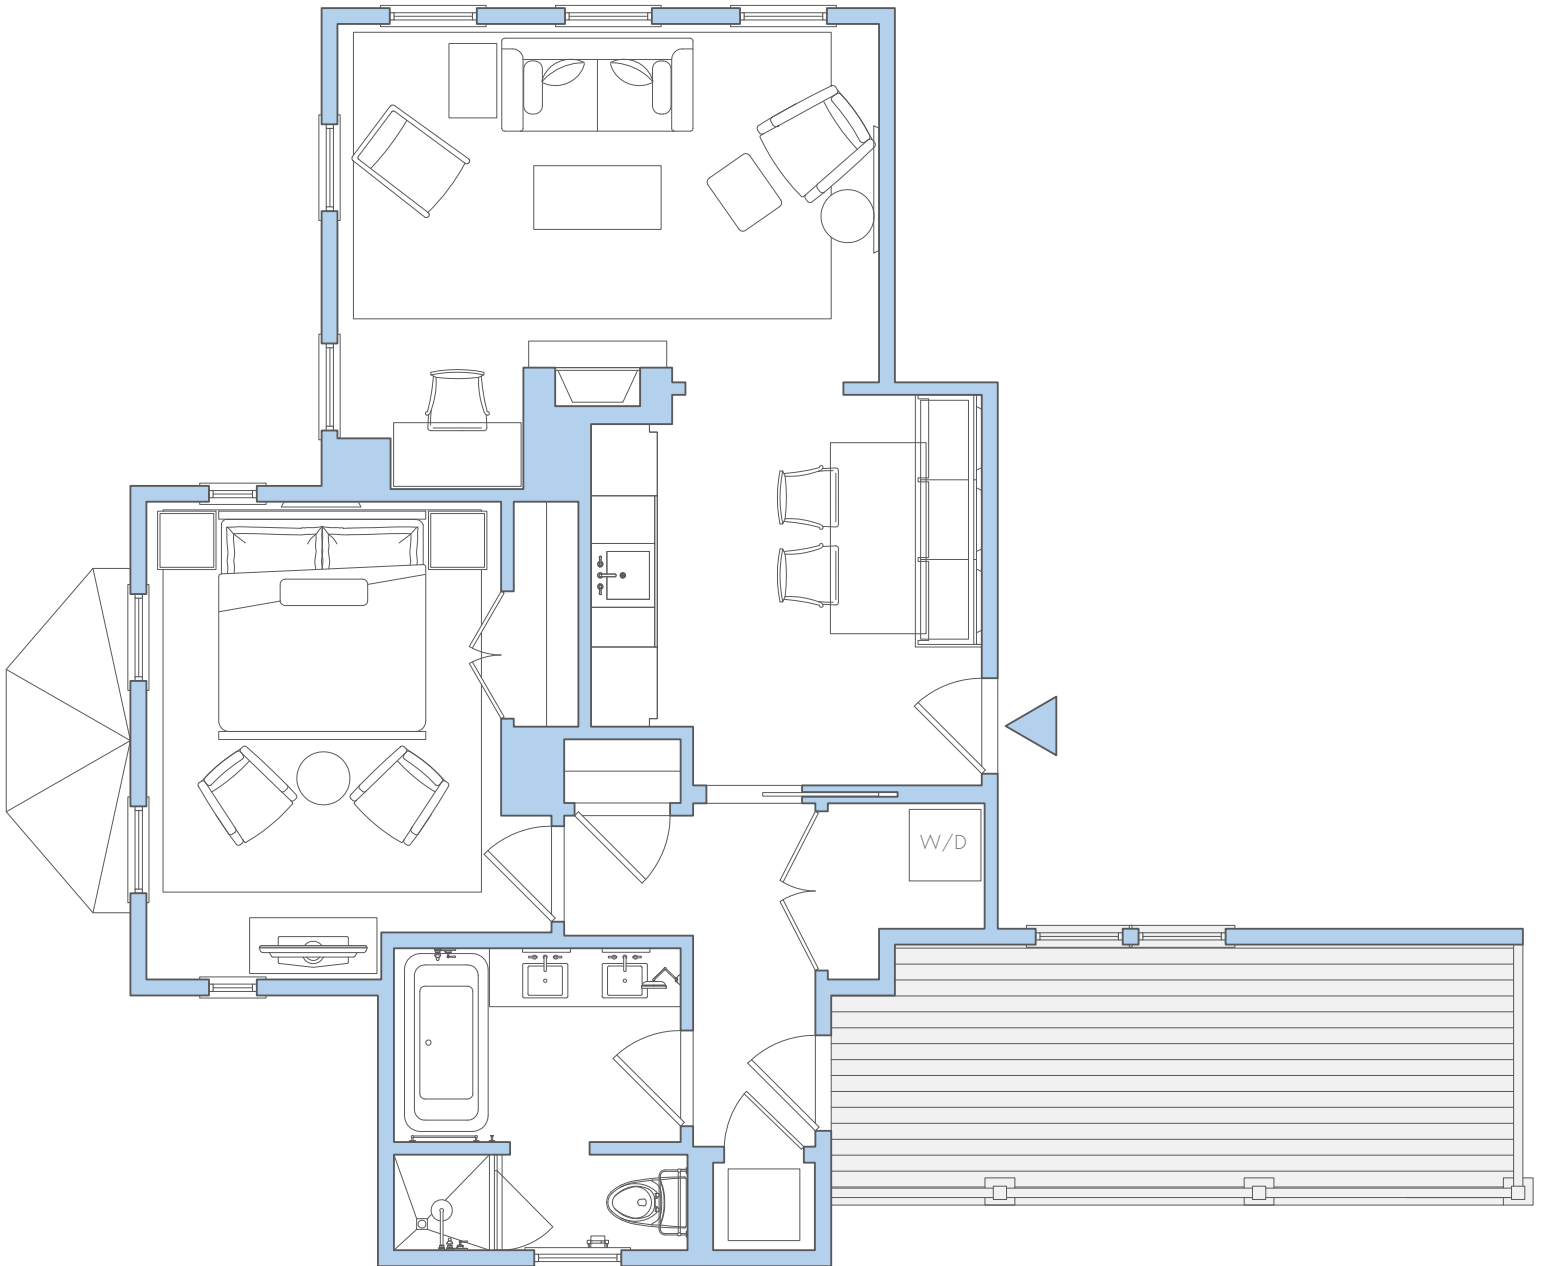

WHITE ELEPHANT™
RESIDENCES

CLIFFSIDE ■ MUSKEGET