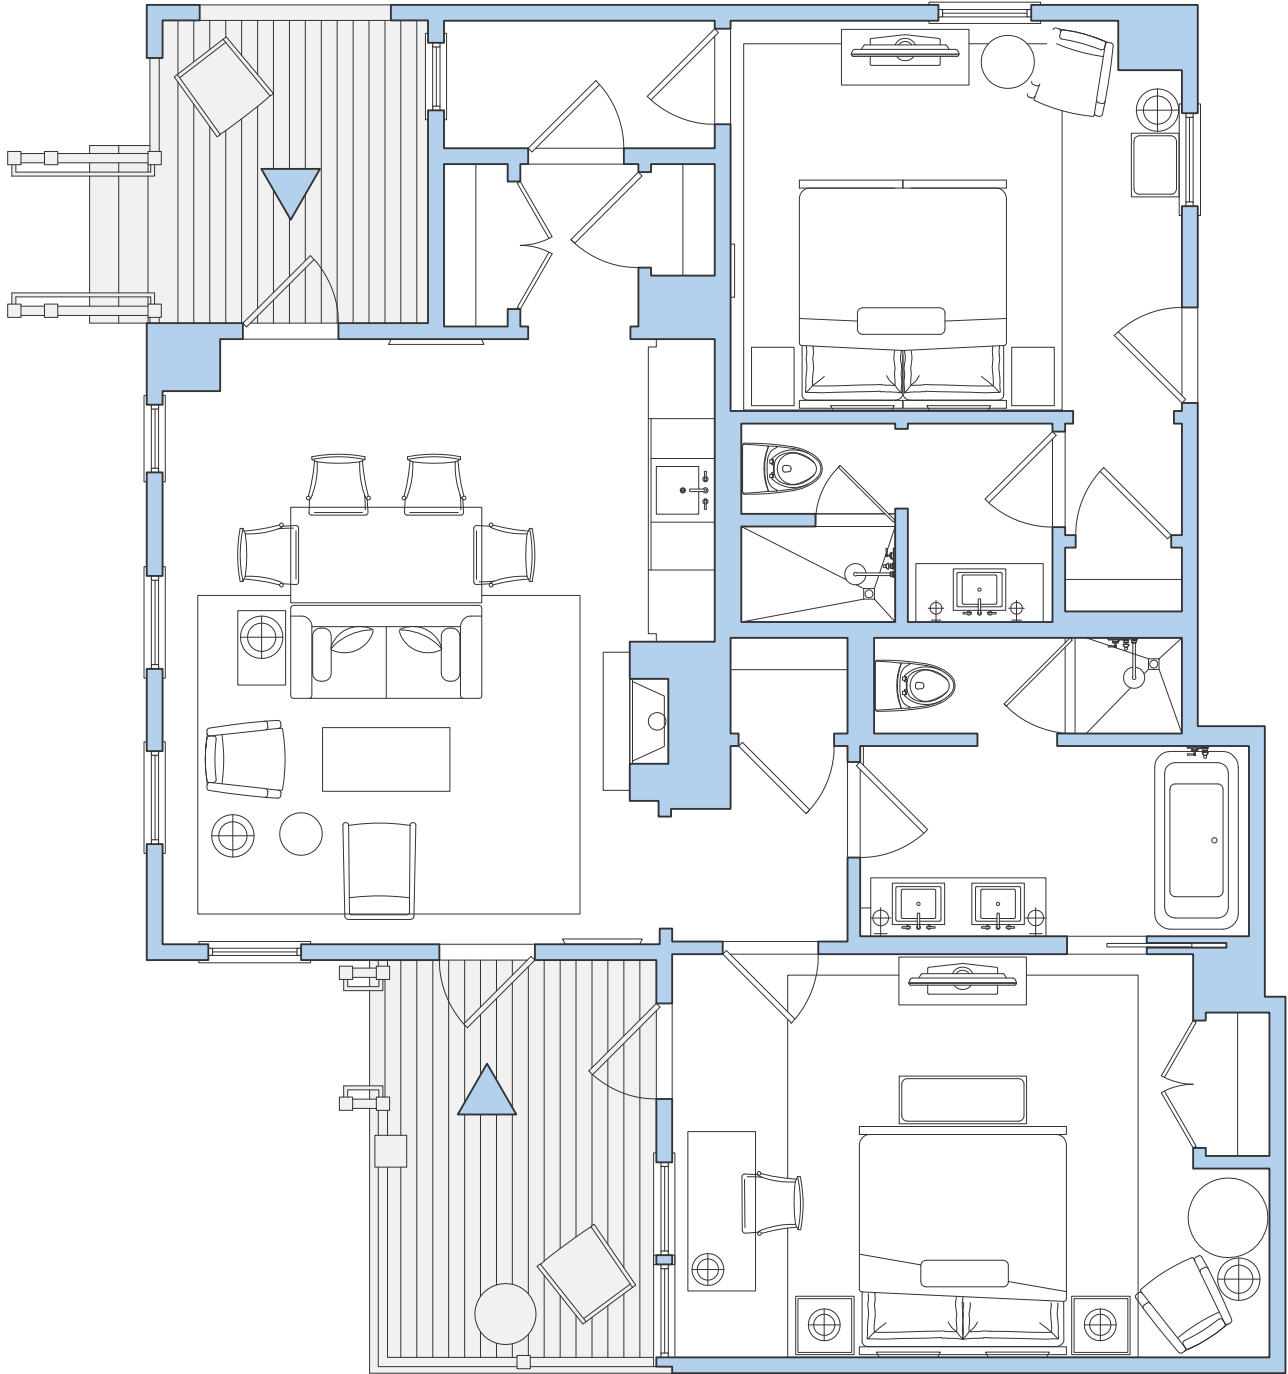

WHITE ELEPHANTSM
RESIDENCES

BRANT POINT ■ SHAWKEMO