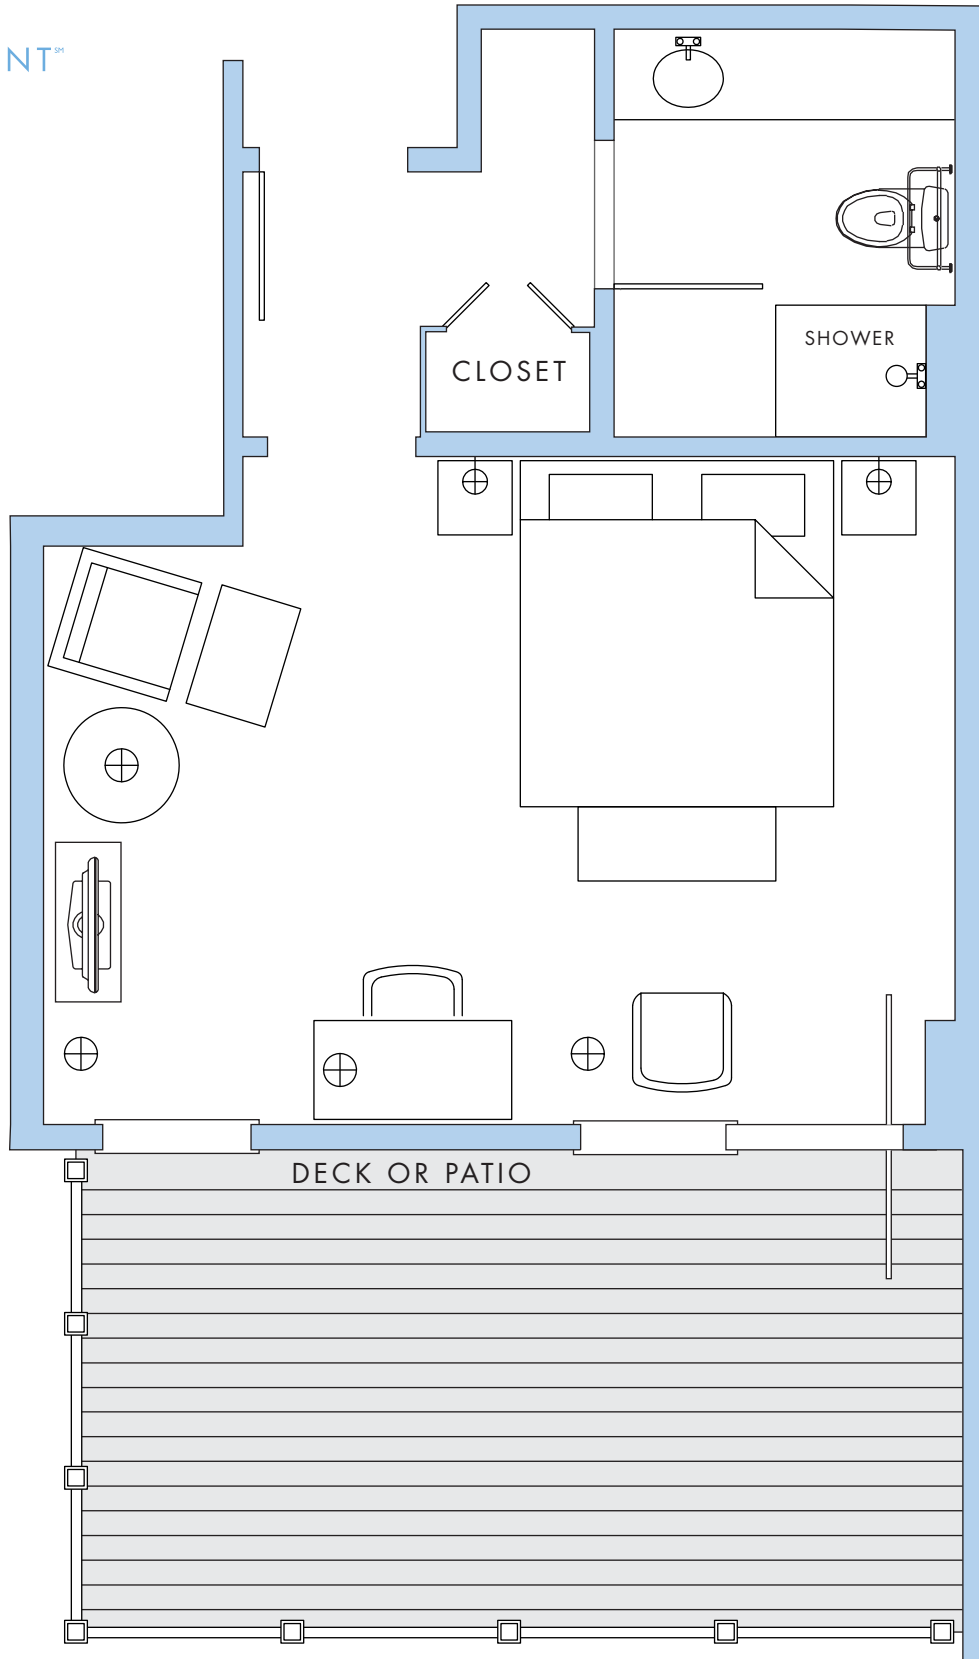

WHITE ELEPHANT™

SAMPLE HARBORVIEW ROOM